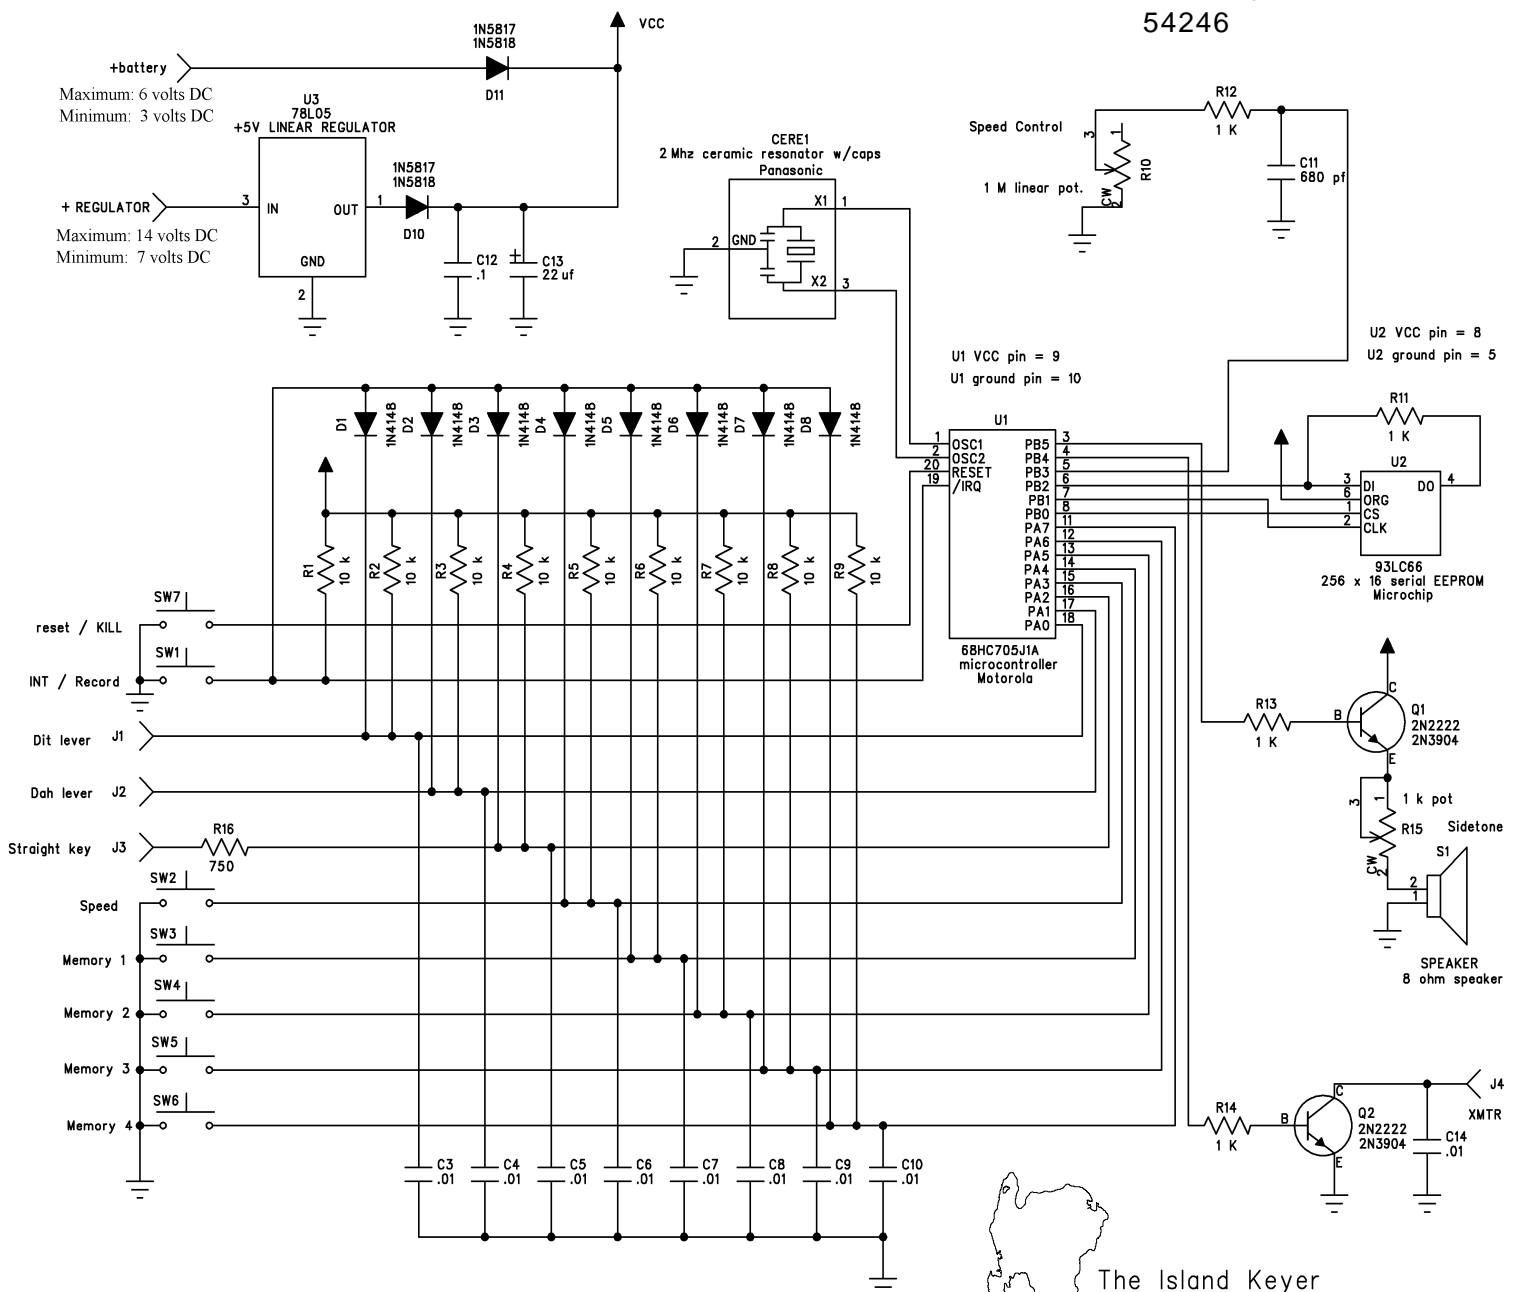

Schematic Diagram of the Island Keyer

Jackson Harbor Press
RR1, Box 91C
Washington Island, WI
54246

The Island Keyer
(WB9KZY Keyer)
1/9/97

Parts Placement Diagram top view of circuit board