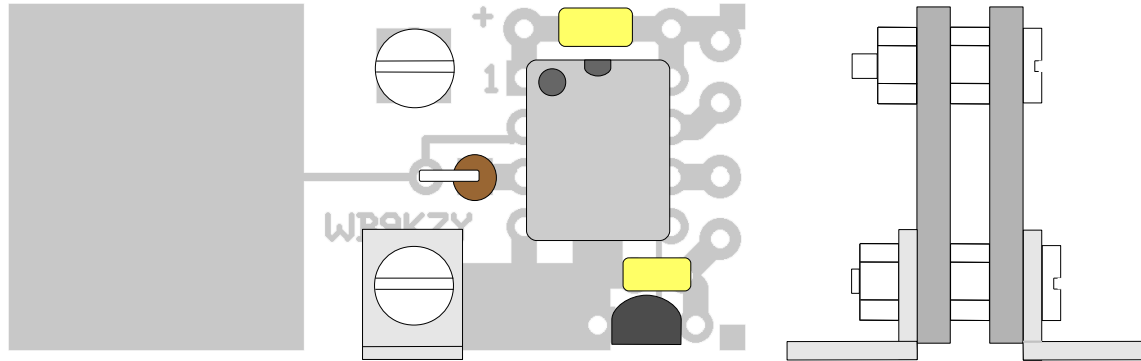

# PIC CPO Kit Keyer Paddle Diagram

Jackson Harbor Press  
1418 Foss Rd.  
Washington Island, WI 54246  
<http://jacksonharbor.home.att.net>  
jacksonharbor@att.net

Copyright © 2009 by Charles J. Olson